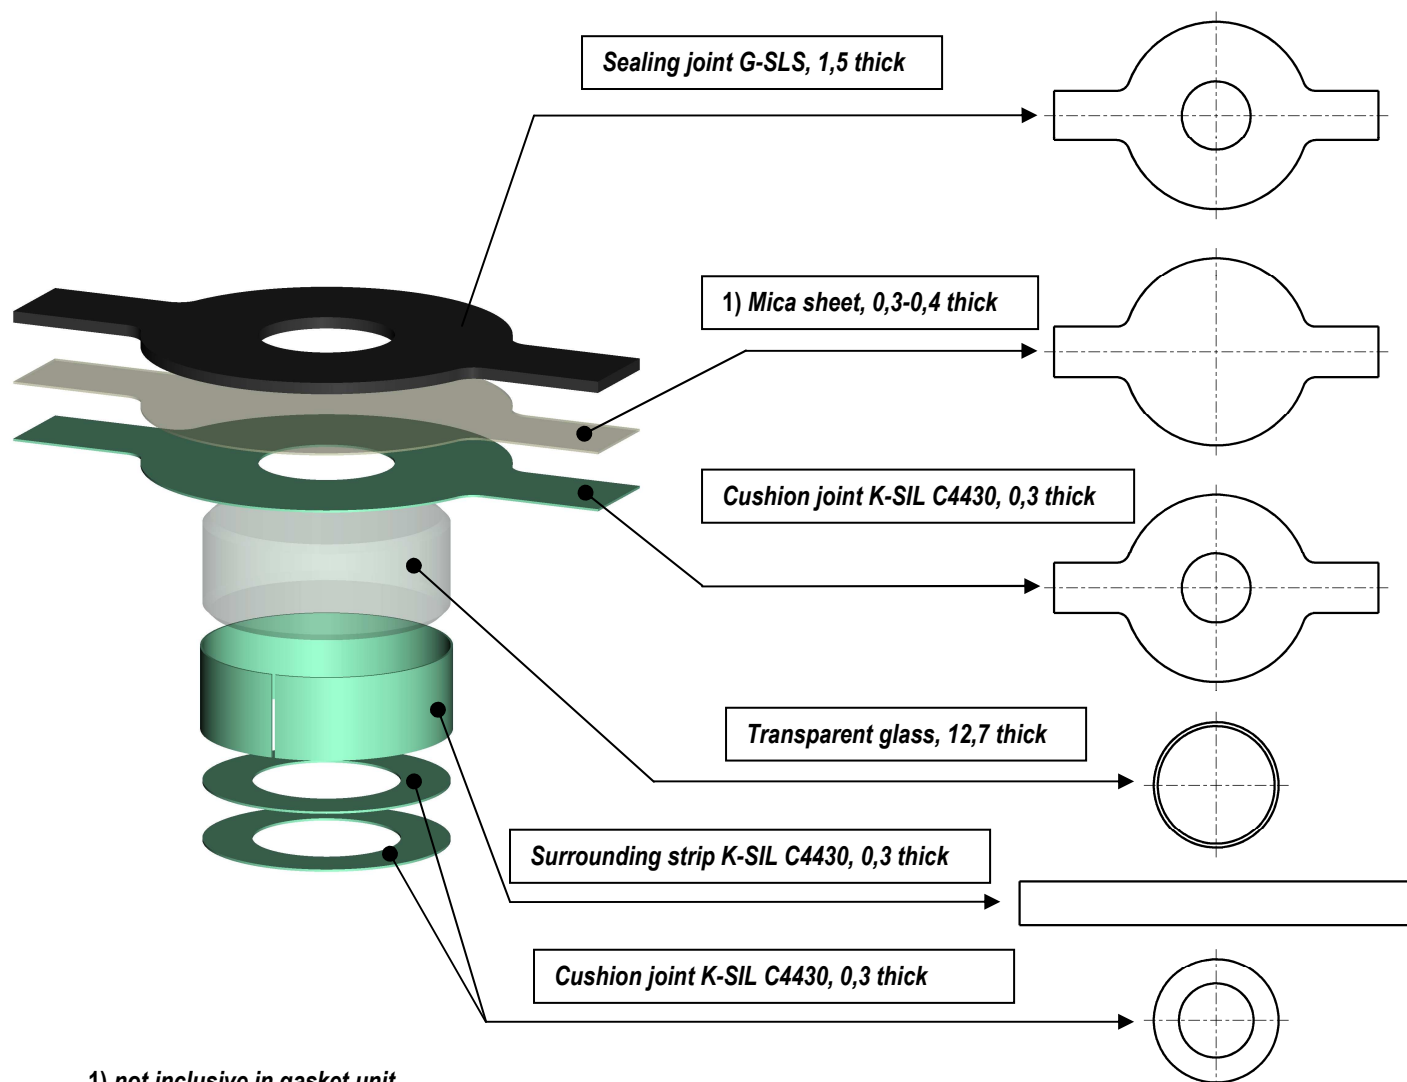

KLINGER

Instruction for installation of RTR-glass (borosilicate)

Packaging unit 12-fold: R01111

1) not inclusive in gasket unit